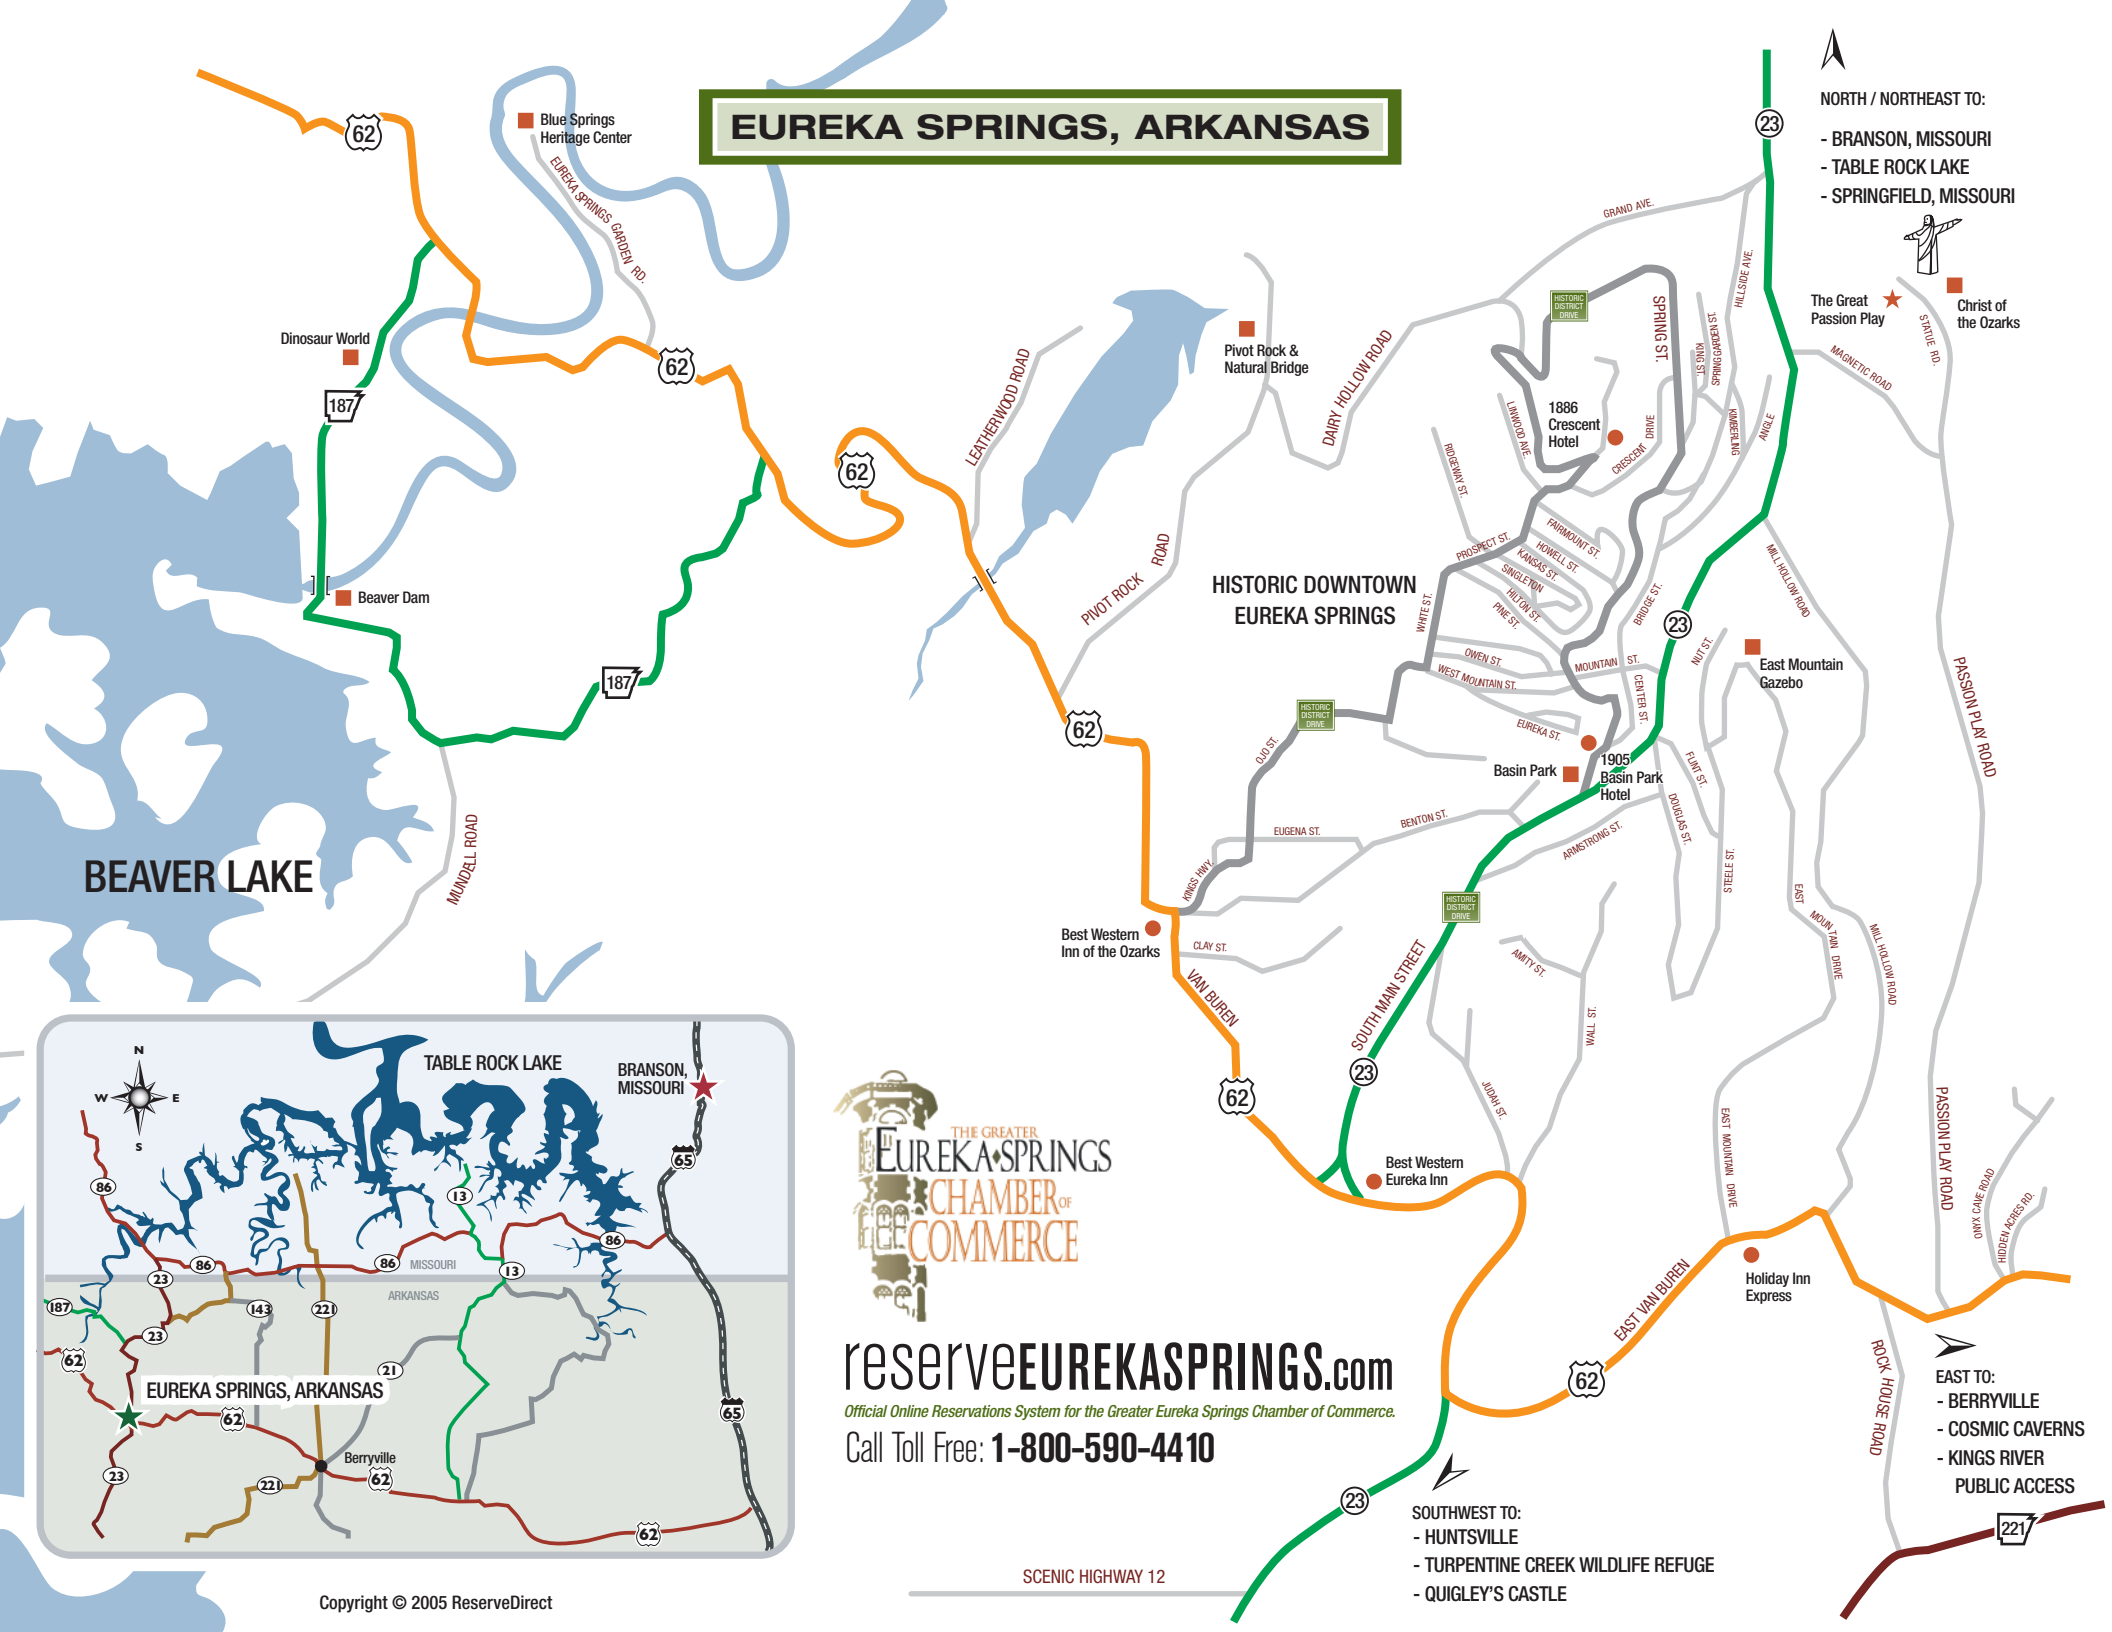

EUREKA SPRINGS, ARKANSAS

NORTH / NORTHEAST TO:

- BRANSON, MISSOURI
- TABLE ROCK LAKE
- SPRINGFIELD, MISSOURI

The Great Passion Play
Christ of the Ozarks

BEAVER LAKE

HISTORIC DOWNTOWN
EUREKA SPRINGS

reserveEUREKASPRINGS.com

Official Online Reservations System for the Greater Eureka Springs Chamber of Commerce.

Call Toll Free: 1-800-590-4410

SOUTHWEST TO:

- HUNTSVILLE
- TURPENTINE CREEK WILDLIFE REFUGE
- QUIGLEY'S CASTLE

EAST TO:

- BERRYVILLE
- COSMIC CAVERNS
- KINGS RIVER PUBLIC ACCESS